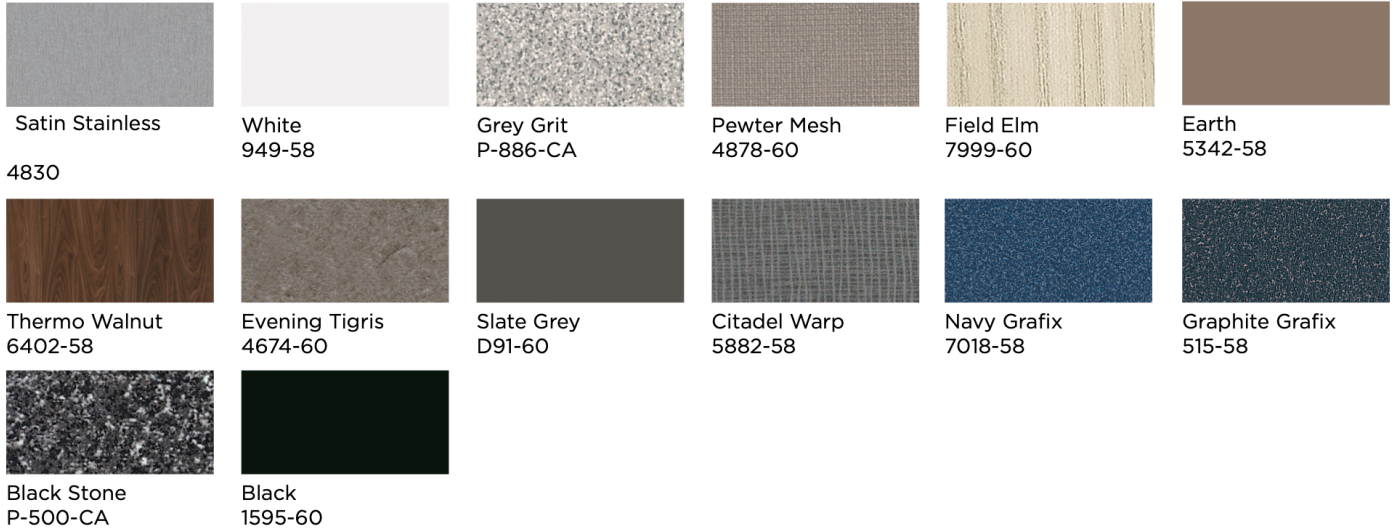

COMPACT GRADE LAMINATE (CGL) STANDARD COLORS & PATTERNS

Single Piece Panels Available Up To 5'

*Wilsonart® SOLICOR™ is a specialty laminate with a solid color core to match the surface. Color upcharge premium applies.

**Single Piece Panels Available Up To 6'

Additional Colors: *Solid Color CGL - Wilsonart® Solicor™ Colors & Patterns

Note: Non-stock; made to order, lead times and color upcharge premiums apply. Samples can be requested from the manufacturer.

Khaki Brown
D50-SC-60SC

**Single Piece Panels Available Up To 6'

APPROX. 3 WEEK LEAD TIME